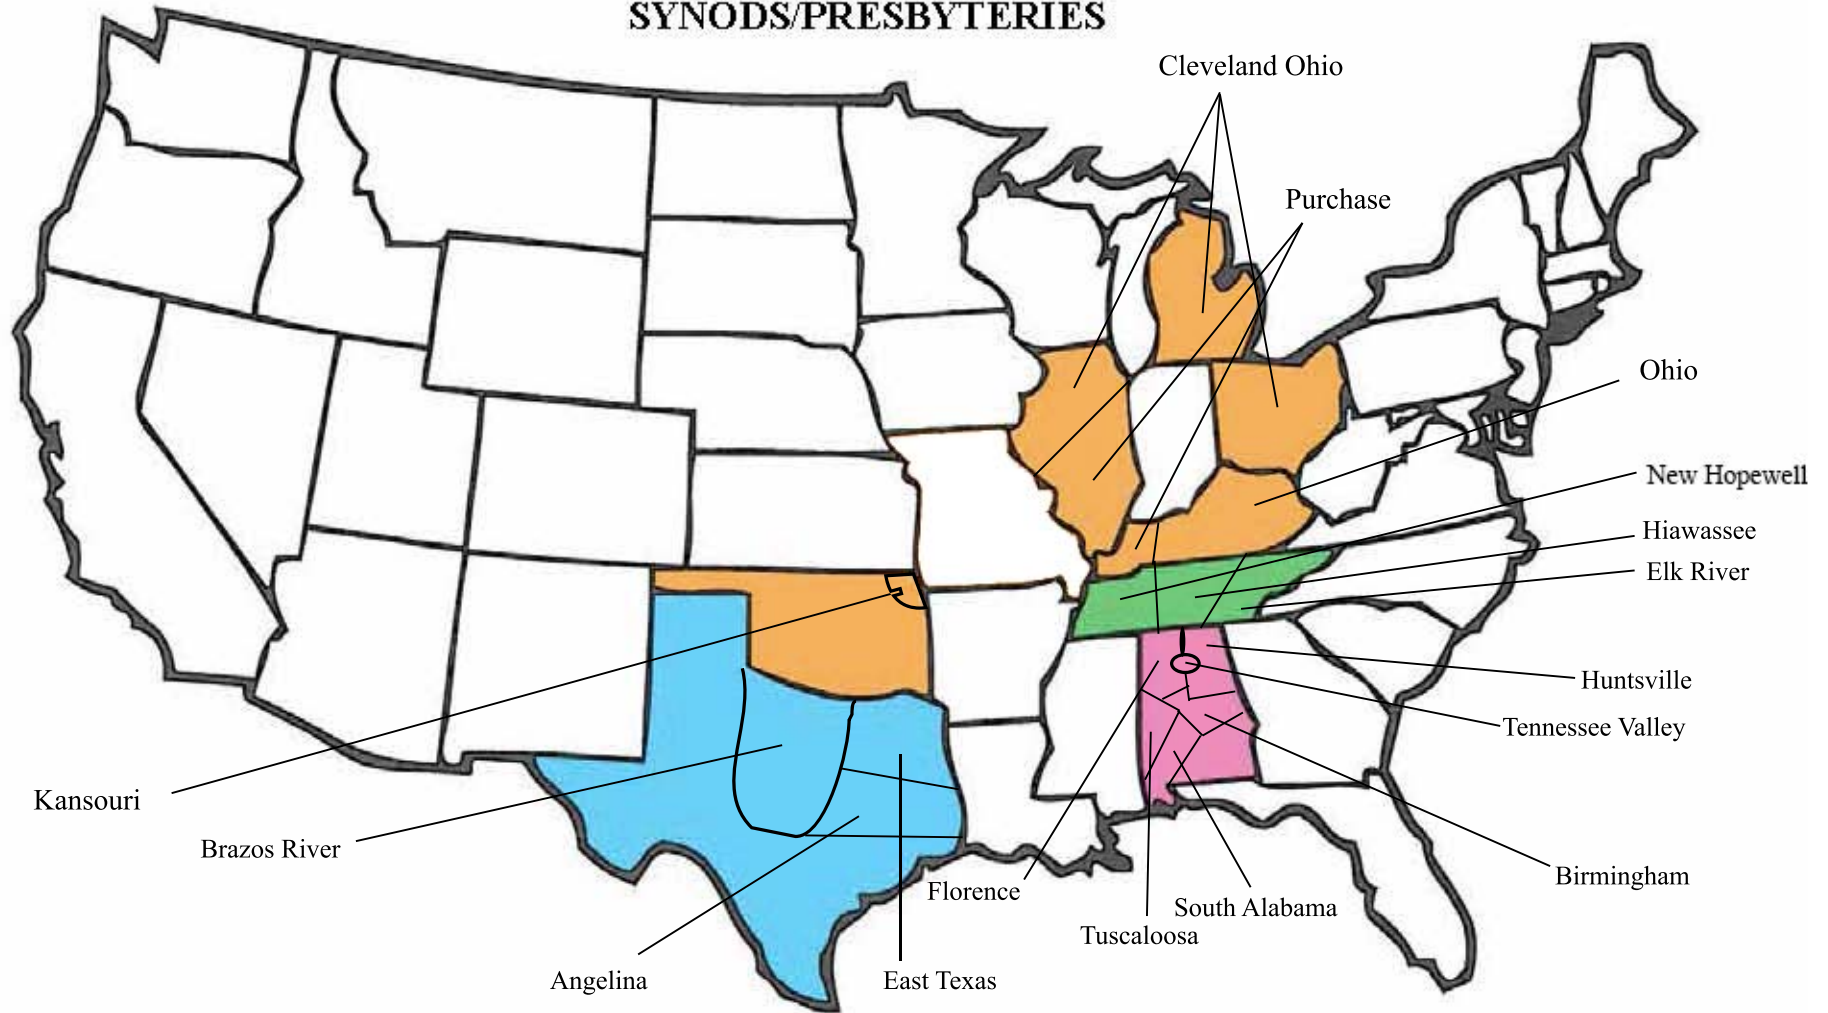

# CUMBERLAND PRESBYTERIAN CHURCH IN AMERICA

## SYNODS/PRESBYTERIES

<u>Texas Synod</u>	<u>Tennessee Synod</u>	<u>Kentucky Synod</u>	<u>Alabama Synod</u>
--------------------	------------------------	-----------------------	----------------------

*Presbyteries*  
 Angelina (6)  
 Brazos River (8)  
 East Texas (4)

*Presbyteries*  
 Elk River (11)  
 Hiwassee (9)  
 New Hopewell (11)

*Presbyteries*  
 Cleveland Ohio (4)  
 Kansouri (2)  
 Ohio (5)  
 Purchase (5)

*Presbyteries*  
 Birmingham (6)  
 Florence (5)  
 Huntsville (18)  
 South Alabama (6)  
 Tennessee Valley (8)  
 Tuscaloosa (7)