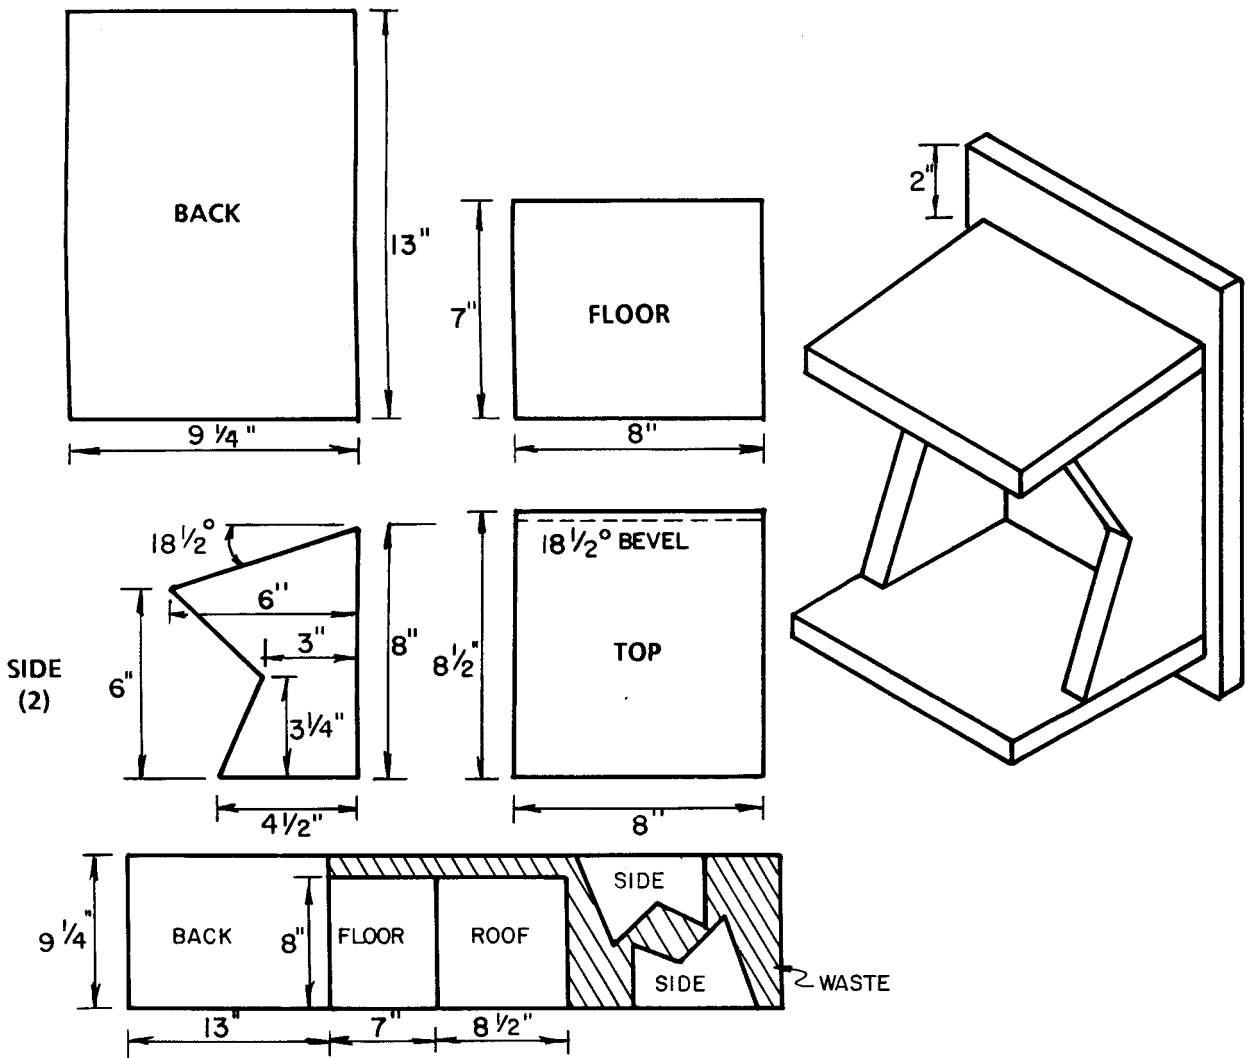

# Plan 6 Nest Shelf For:

Eastern Phoebe  
 Barn Swallow  
 American Robin

LUMBER:  
 ONE 1" X 10" X 4'0"