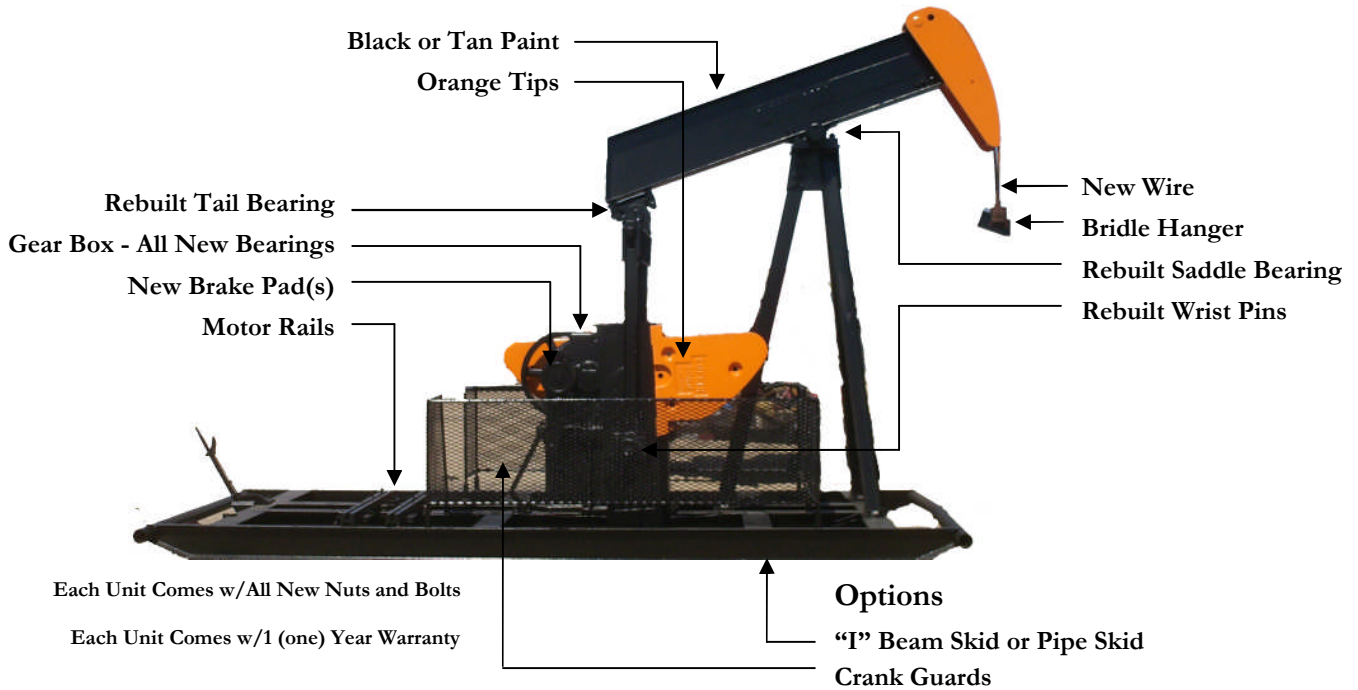

SALESMAN

Rebuilt Pumping Units

432.5556.8107

Rebuilt Pumping Unit Prices

| Size | Price | Size | Price |
|------|----------|------|----------|
| 10 | \$3,750 | 114 | \$17,000 |
| 18 | \$4,500 | 160 | \$29,000 |
| 25 | \$6,000 | 228 | \$41,000 |
| 40 | \$8,000 | 320 | \$49,000 |
| 57 | \$10,000 | 456 | \$64,000 |
| 80 | \$12,000 | 640 | \$72,000 |