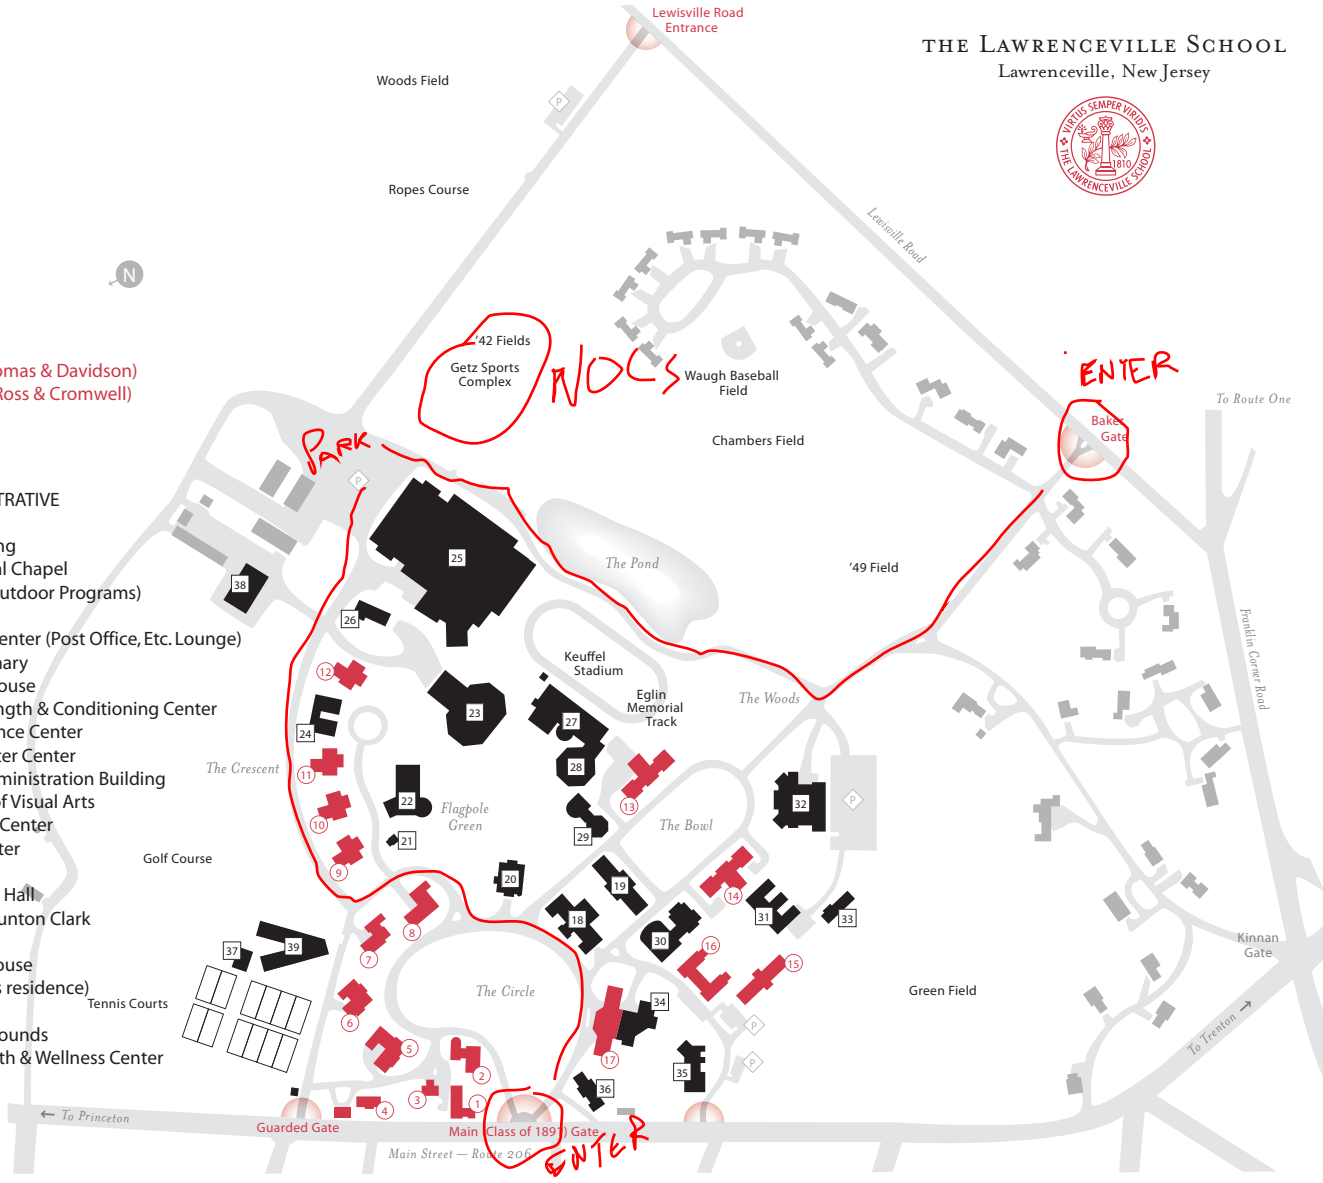

RESIDENTIAL HOUSES

- 1 Hamill
- 2 Kennedy
- 3 Haskell
- 4 Kinnan
- 5 Dickinson
- 6 Woodhull
- 7 Griswold
- 8 Cleve
- 9 McClellan
- 10 Stanley
- 11 Stephens
- 12 Kirby
- 13 Raymond (Thomas & Davidson)
- 14 Dawes (Perry Ross & Cromwell)
- 15 Reynolds
- 16 McPherson
- 17 Upper

ACADEMIC & ADMINISTRATIVE

- 18 Memorial Hall
- 19 Fathers' Building
- 20 Edith Memorial Chapel
- 21 Bath House (Outdoor Programs)
- 22 Bunn Library
- 23 Irwin Dining Center (Post Office, Etc. Lounge)
- 24 McGraw Infirmary
- 25 Lavino Field House
- 26 Al Rashid Strength & Conditioning Center
- 27 F.M. Kirby Science Center
- 28 Corby Computer Center
- 29 Mackenzie Administration Building
- 30 Gruss Center of Visual Arts
- 31 Noyes History Center
- 32 Kirby Arts Center
- 33 Hogate Hall
- 34 Abbott Dining Hall
- 35 Juliet Lyell Staunton Clark Music Center
- 36 Foundation House (Head Master's residence)
- 37 Golf House
- 38 Buildings & Grounds
- 39 Al Rashid Health & Wellness Center

THE LAWRENCEVILLE SCHOOL
Lawrenceville, New Jersey

← To Princeton

Main Street — Route 206

To Trenton →

To Route One