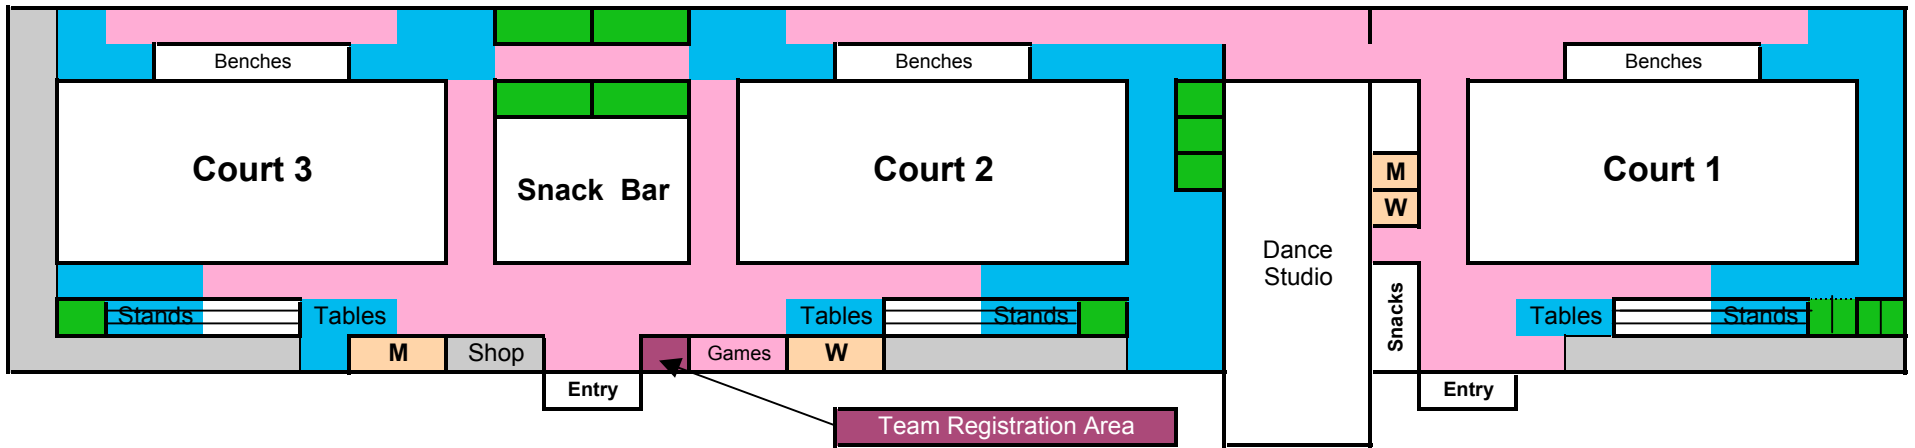

## SPORTSPLEX INDOOR FIELD HOCKEY LAYOUT

**Key:**

- Player Locker Rooms
- Additional Suggested Team Set-up Areas
- Rest Rooms
- Common Areas: **NO** Team Set-up or Stick-work, **PLEASE**
- Spectator Stands