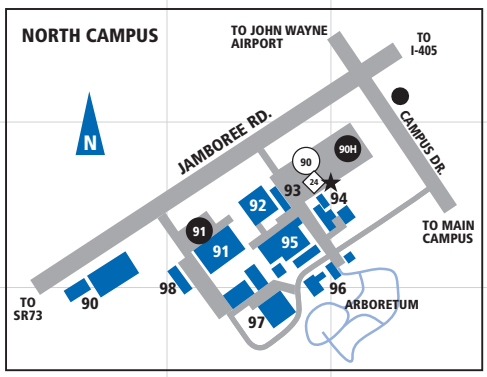

IRVINE CAMPUS CORE

UCI IRVINE | UNIVERSITY of CALIFORNIA

- LEGEND**
- BUILDINGS
 - BUILDING SITES
 - PARKING LOTS
 - DISABLED PARKING AVAILABLE
 - WALKWAYS
 - FOOTBRIDGES
 - BUS STOPS
 - ★ INFORMATION BOOTHS/
PARKING PERMITS
 - ▲ SHUTTLE STOPS
 - EMERGENCY PHONES
 - STUDENT HOUSING

For east campus and University Hills, see Campus Map Brochure available at information booths or www.uci.edu/campusmap