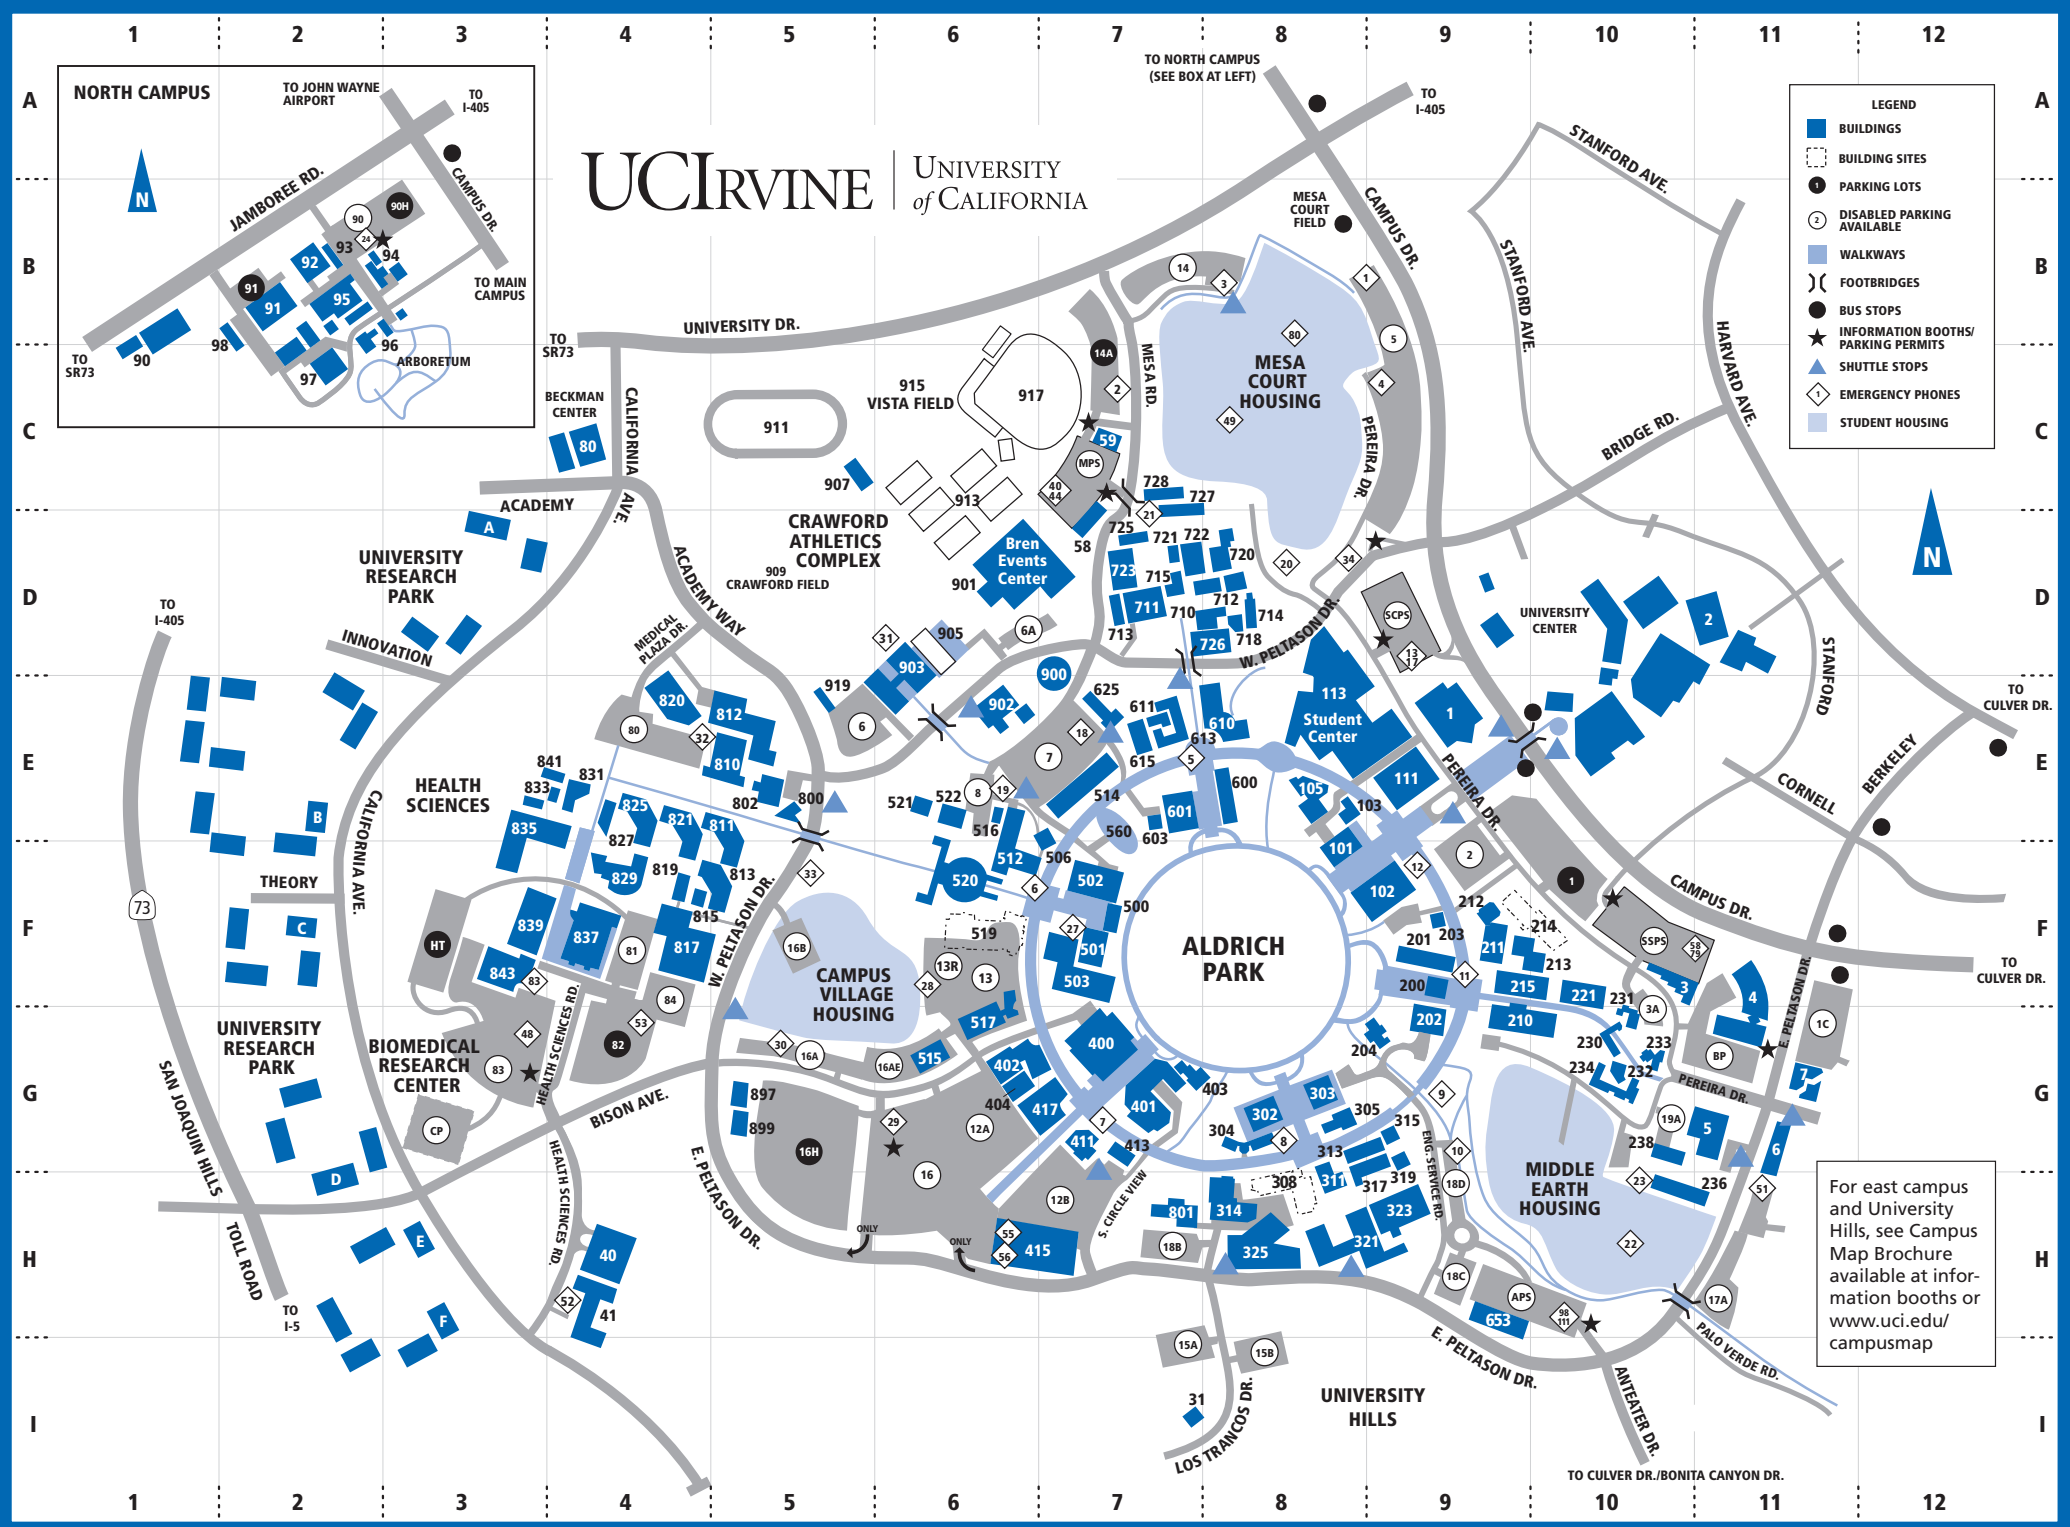

IRVINE CAMPUS CORE

UCI IRVINE | UNIVERSITY of CALIFORNIA

- LEGEND**
- BUILDINGS
 - BUILDING SITES
 - PARKING LOTS
 - DISABLED PARKING AVAILABLE
 - WALKWAYS
 - FOOTBRIDGES
 - BUS STOPS
 - ★ INFORMATION BOOTHS/
PARKING PERMITS
 - ▲ SHUTTLE STOPS
 - EMERGENCY PHONES
 - STUDENT HOUSING

For east campus and University Hills, see Campus Map Brochure available at information booths or www.uci.edu/campusmap